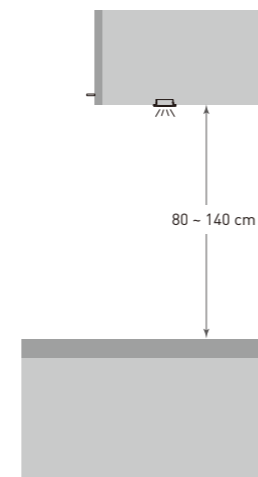

Brite LED Recessed Task Light | PLD2713

Illustration	Article Code	Model	Description
	Brite LED Recessed Task Light matt silver, push-fit installation		
	09.757.121	PLD2713-40NA-CW	cool white
	09.757.111	PLD2713-40NA-WW	warm white
	10 W		
	09.758.121	PLD2713-60NA-CW	cool white
	09.758.111	PLD2713-60NA-WW	warm white
15 W			
	09.759.121	PLD2713-80NA-CW	cool white
	09.759.111	PLD2713-80NA-WW	warm white
20 W			
	09.760.121	PLD2713-100NA-CW	cool white
	09.760.111	PLD2713-100NA-WW	warm white
25 W			
	Ceiling-recessed spring clip steel, zinc plated		
	2.88292	CL12SP-2	2 pcs / set