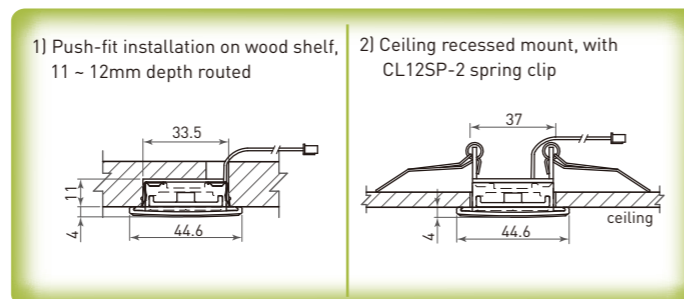

Brite LED Recessed Task Light | PLD2713

- Application: office, workplace, kitchen, closet, bathroom & store displays
- Extruded aluminium housing, push-fit installation
- With MCPET reflector & plastic diffuser
- Compatible power supply: 700mA constant current XP LED power system

- Routed dimension: 33.5x11xRL (mm)

Model	Illustration	RL
PLD2713-40		L=398mm, 4 LEDs (10W) 376mm
PLD2713-60		L=598mm, 6 LEDs (15W) 576mm
PLD2713-80		L=798mm, 8 LEDs (20W) 776mm
PLD2713-100		L=998mm, 10 LEDs (25W) 976mm

- Under cabinet

Brite LED Recessed Task Light | PLD2713

Illustration	Article Code	Model	Description
	Brite LED Recessed Task Light matt silver, push-fit installation		
	09.757.121	PLD2713-40NA-CW	cool white
	09.757.111	PLD2713-40NA-WW	warm white
	10 W		
	09.758.121	PLD2713-60NA-CW	cool white
	09.758.111	PLD2713-60NA-WW	warm white
15 W			
	09.759.121	PLD2713-80NA-CW	cool white
	09.759.111	PLD2713-80NA-WW	warm white
20 W			
	09.760.121	PLD2713-100NA-CW	cool white
	09.760.111	PLD2713-100NA-WW	warm white
25 W			
	Ceiling-recessed spring clip steel, zinc plated		
	2.88292	CL12SP-2	2 pcs / set